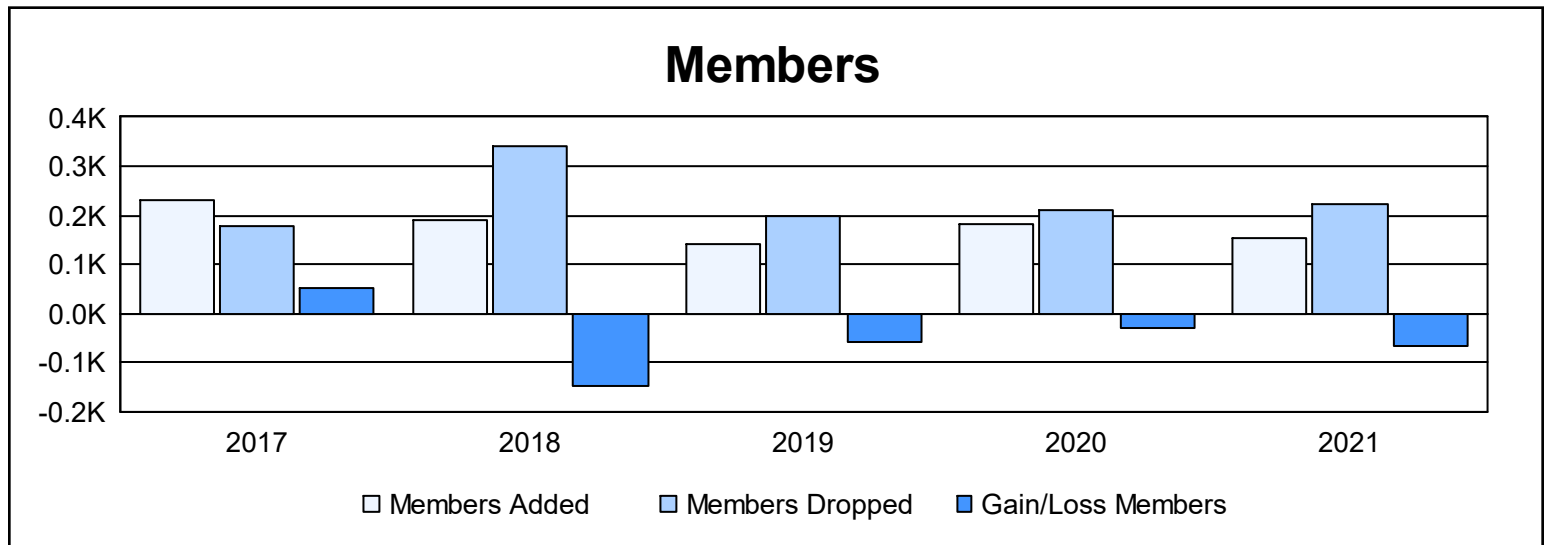

Year	New Clubs	Dropped Clubs	Gain/ Loss Clubs	New Members	Charter Members	Reinstate Members	Transfer Members	Total Member Added	Total Members Dropped	Gain/ Loss Members
2016-2017	2	2	0	154	58	6	12	230	179	51
2017-2018	1	2	-1	123	43	17	9	192	340	-148
2018-2019	0	1	-1	110	0	21	9	140	197	-57
2019-2020	1	2	-1	115	36	18	13	182	212	-30
2020-2021	0	1	-1	114	6	12	22	154	221	-67
<b>Average</b>	<b>1</b>	<b>2</b>	<b>-1</b>	<b>123</b>	<b>29</b>	<b>15</b>	<b>13</b>	<b>180</b>	<b>230</b>	<b>-50</b>

### Membership Composition June 2021 Cumulative