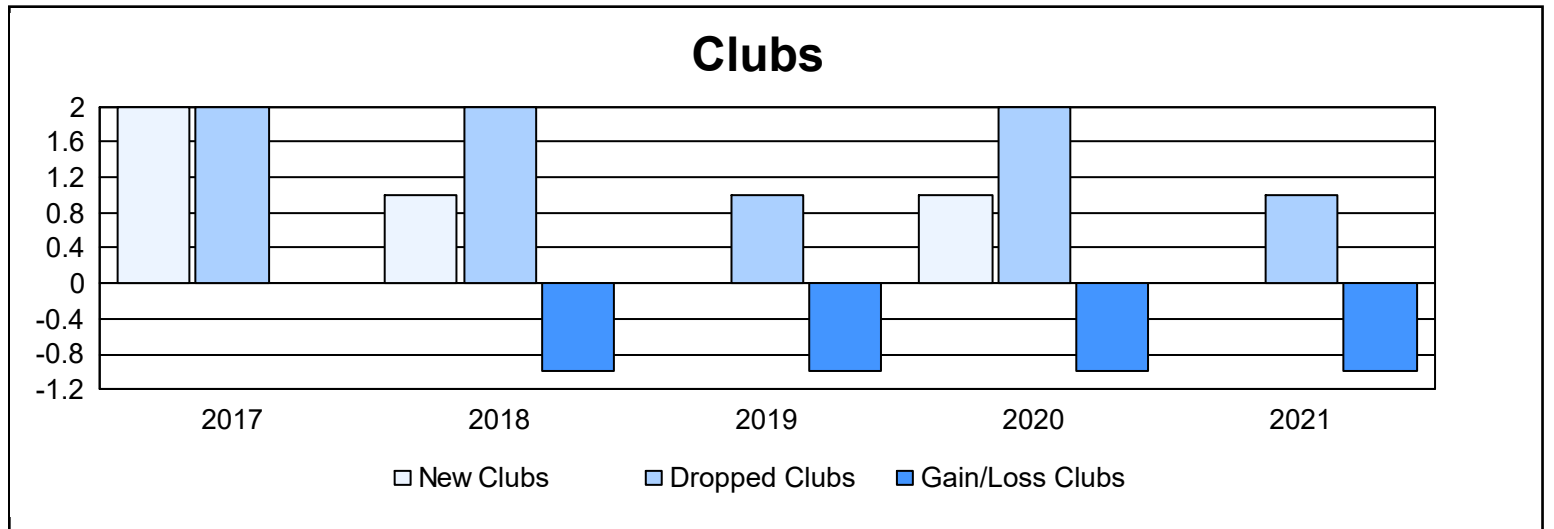

Year	New Clubs	Dropped Clubs	Gain/ Loss Clubs	New Members	Charter Members	Reinstate Members	Transfer Members	Total Member Added	Total Members Dropped	Gain/ Loss Members
2016-2017	2	2	0	154	58	6	12	230	179	51
2017-2018	1	2	-1	123	43	17	9	192	340	-148
2018-2019	0	1	-1	110	0	21	9	140	197	-57
2019-2020	1	2	-1	115	36	18	13	182	212	-30
2020-2021	0	1	-1	114	6	12	22	154	221	-67
<b>Average</b>	<b>1</b>	<b>2</b>	<b>-1</b>	<b>123</b>	<b>29</b>	<b>15</b>	<b>13</b>	<b>180</b>	<b>230</b>	<b>-50</b>

### Membership Composition June 2021 Cumulative