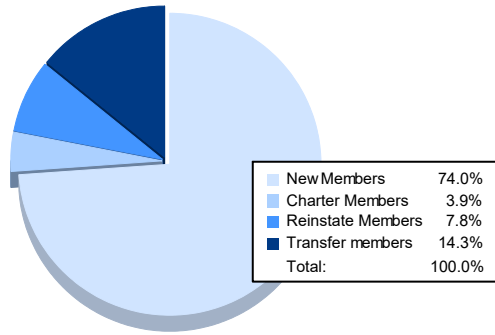

Year	New Clubs	Dropped Clubs	Gain/ Loss Clubs	New Members	Charter Members	Reinstate Members	Transfer Members	Total Member Added	Total Members Dropped	Gain/ Loss Members
2016-2017	2	2	0	154	58	6	12	230	179	51
2017-2018	1	2	-1	123	43	17	9	192	340	-148
2018-2019	0	1	-1	110	0	21	9	140	197	-57
2019-2020	1	2	-1	115	36	18	13	182	212	-30
2020-2021	0	1	-1	114	6	12	22	154	221	-67
<b>Average</b>	<b>1</b>	<b>2</b>	<b>-1</b>	<b>123</b>	<b>29</b>	<b>15</b>	<b>13</b>	<b>180</b>	<b>230</b>	<b>-50</b>

### Membership Composition June 2021 Cumulative